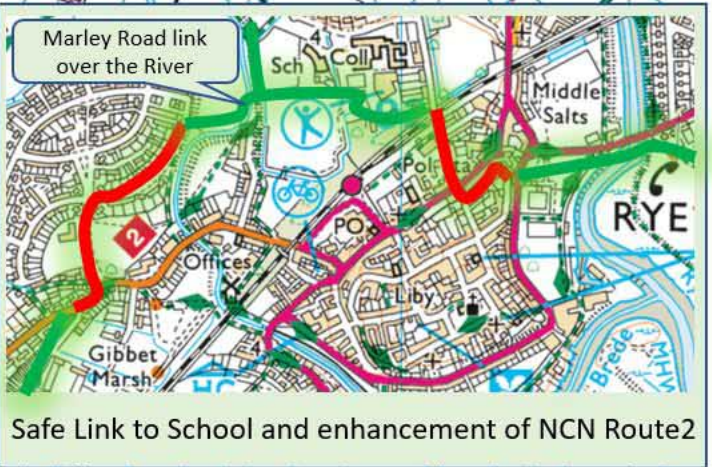

Greenways for Rye

Sussex Greenways working with Greenways and Cycleroutes
September 2021

3.5km long Peasmarsh Greenway

2.0km long Greenway for the road to Winchelsea

3.9km Camber Greenway